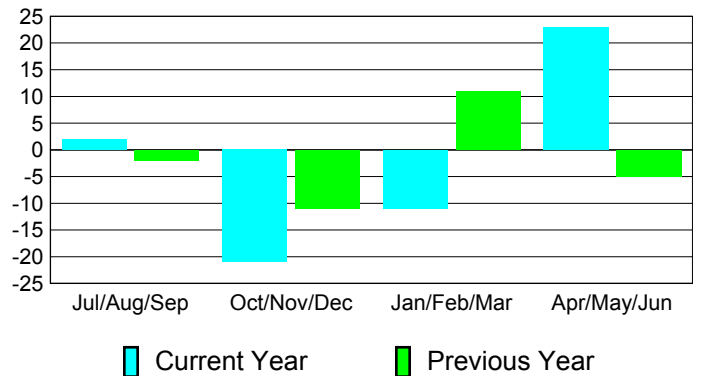

**Membership Results
2010-2011**

**Membership
2009-2010**

Month	Net Memb Goal	Actual New Memb	Actual Dropped Memb	Gain/Loss of Memb	Gain/Loss of Memb
Jul/Aug/Sep	6	4	-2	2	-2
Oct/Nov/Dec	21	27	-48	-21	-11
Jan/Feb/Mar	23	24	-35	-11	11
Apr/May/Jun	-3	33	-10	23	-5
Totals	47	88	-95	-7	-7

Membership Results 2010-2011

Goal, New, Dropped, Gain/Loss

Comparison of Membership Gain/Loss

Current Year Compared to the Previous Year

Gender Comparison 2010-2011

Jul/Aug/Sep

Oct/Nov/Dec

Jan/Feb/Mar